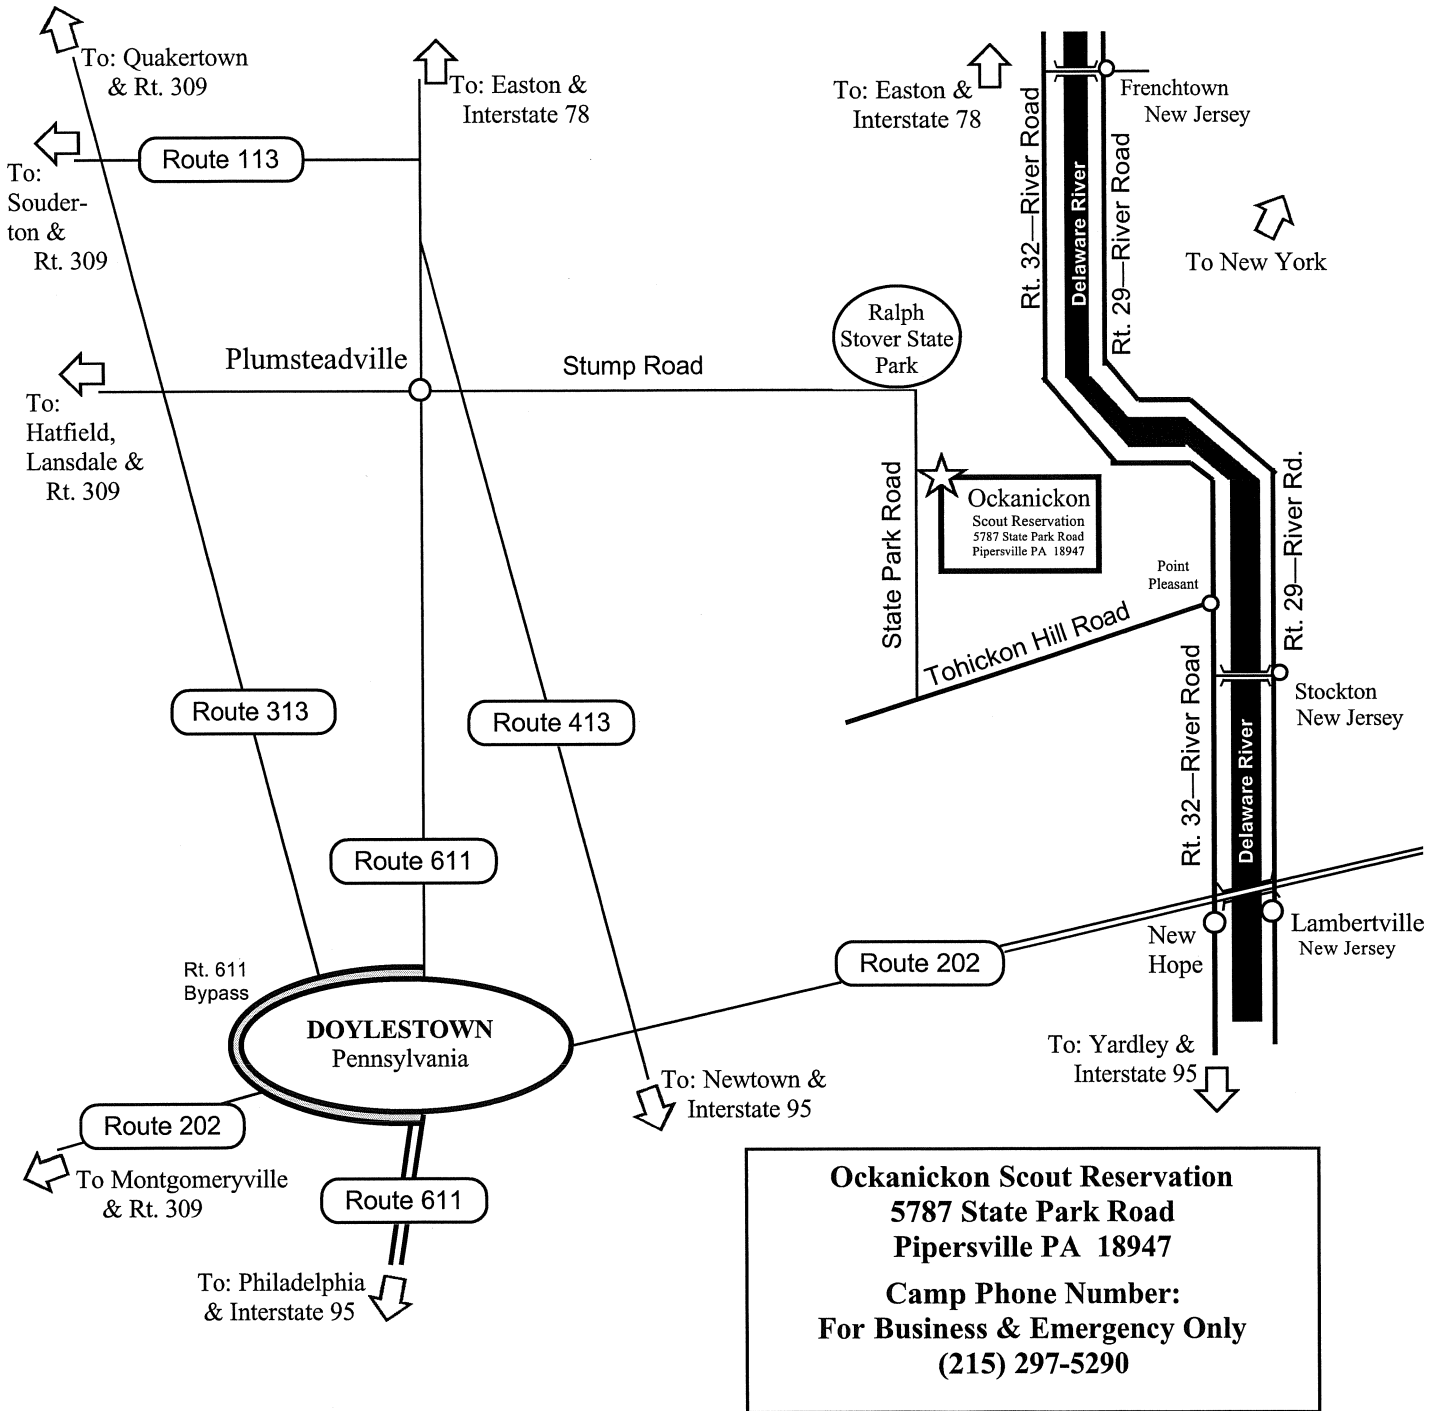

# Directions to Ockanickon Scout Reservation

NOTE: This map not to scale. Please refer to a road map before starting out for the first time

*Ockanickon is situated right next to **Ralph Stover State Park** in Central Bucks County, Pennsylvania. The State Park is marked on most road maps and we highly recommend that you consult a map before starting off for camp for the first time.*